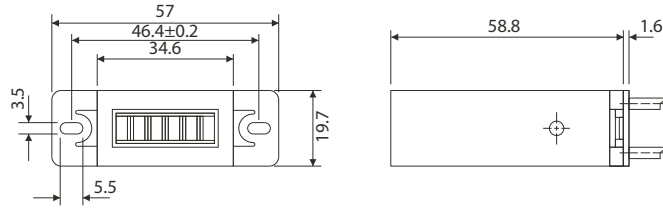

DIMENSIONS