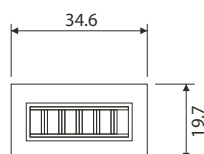

ME SERIES

MINIATURE NON-RESET ELECTRIC COUNTER

- Non-Reset, Miniature Size
- Low Cost, Low Power Consumption
- Suitable for limited space installations in office equipments, amusement equipments, etc.

MODEL SELECTION

TYPE	MODELS	DIGITS	MOUNTING	WEIGHT
Non-Reset Total Counter	ME - 6000	6	Rear	50 grams
	ME - 7000	7		
	ME - 6020	6	Base (Horizontal)	60 grams
	ME - 7020	7		
	ME - 6030	6	Behind Panel (Screw)	52 grams
	ME - 7030	7		
	ME - 6040	6	Base (Vertical)	60 grams
	ME - 7040	7		
	ME - 6070	6	Panel (Snap-in)	55 grams
	ME - 7070	7		

SPECIFICATIONS

Display	6 digits : 3.5 × 1.8mm / 7 digits : 3.5 × 1.4mm (white on black background)
Power Source	AC 100V 50/60 Hz convertible / DC 12V, 24V
Voltage Fluctuation	-15% / +10%
Power Consumption	AC : 1.1 VA ; DC : 1.2W
Continuous Energizing	permissible
Counting Method	One pulse – One count (energizing – ½ count, unenergized – ½ count)
Counting Speed	10 Hz (maximum)
Pulse Width	50msec. minimum
Make (Duty)	1 : 1
Reset	None
Connection	Lead Wire
Operating Temperature	-5°C ~ +40°C (non-freezing)
Operating Humidity	85%RH maximum (non-condensing)
Test Voltage	AC1,500V for 1 minute
Insulation Resistance	50MΩ minimum (500VDC megger)
Vibration	Endurance : 16.7 Hz, Width, double amplitude 4mm Malfunction : 10 ~ 55 Hz, double amplitude 0.5mm
Shock	Endurance : 300 m/s² (30G) / Malfunction : 50 m/s² (5G)
Construction	Cover : Plastic (black) / Base: Steel

DIMENSIONS

ME-6000 • 7000