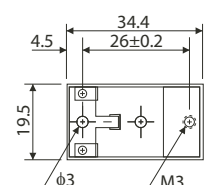

ME SERIES

MINIATURE NON-RESET ELECTRIC COUNTER

- Non-Reset, Miniature Size
- Low Cost, Low Power Consumption
- Suitable for limited space installations in office equipments, amusement equipments, etc.

MODEL SELECTION

TYPE	MODELS	DIGITS	MOUNTING	WEIGHT
Non-Reset Total Counter	ME - 6000	6	Rear	50 grams
	ME - 7000	7		
	ME - 6020	6	Base (Horizontal)	60 grams
	ME - 7020	7		
	ME - 6030	6	Behind Panel (Screw)	52 grams
	ME - 7030	7		
	ME - 6040	6	Base (Vertical)	60 grams
	ME - 7040	7		
	ME - 6070	6	Panel (Snap-in)	55 grams
	ME - 7070	7		

SPECIFICATIONS

Display	6 digits : 3.5 × 1.8mm / 7 digits : 3.5 × 1.4mm (white on black background)
Power Source	AC 100V 50/60 Hz convertible / DC 12V, 24V
Voltage Fluctuation	-15% / +10%
Power Consumption	AC : 1.1 VA ; DC : 1.2W
Continuous Energizing	permissible
Counting Method	One pulse – One count (energizing – ½ count, unenergized – ½ count)
Counting Speed	10 Hz (maximum)
Pulse Width	50msec. minimum
Make (Duty)	1 : 1
Reset	None
Connection	Lead Wire
Operating Temperature	-5°C ~ +40°C (non-freezing)
Operating Humidity	85%RH maximum (non-condensing)
Test Voltage	AC1,500V for 1 minute
Insulation Resistance	50MΩ minimum (500VDC megger)
Vibration	Endurance : 16.7 Hz, Width, double amplitude 4mm Malfunction : 10 ~ 55 Hz, double amplitude 0.5mm
Shock	Endurance : 300 m/s² (30G) / Malfunction : 50 m/s² (5G)
Construction	Cover : Plastic (black) / Base: Steel

DIMENSIONS

ME-6000 • 7000