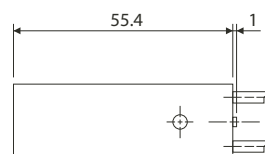

ME SERIES

MINIATURE NON-RESET ELECTRIC COUNTER

- Non-Reset, Miniature Size
- Low Cost, Low Power Consumption
- Suitable for limited space installations in office equipments, amusement equipments, etc.

MODEL SELECTION

TYPE	MODELS	DIGITS	MOUNTING	WEIGHT
Non-Reset Total Counter	ME - 6000	6	Rear	50 grams
	ME - 7000	7		
	ME - 6020	6	Base (Horizontal)	60 grams
	ME - 7020	7		
	ME - 6030	6	Behind Panel (Screw)	52 grams
	ME - 7030	7		
	ME - 6040	6	Base (Vertical)	60 grams
	ME - 7040	7		
	ME - 6070	6	Panel (Snap-in)	55 grams
	ME - 7070	7		

SPECIFICATIONS

Display	6 digits : 3.5 × 1.8mm / 7 digits : 3.5 × 1.4mm (white on black background)
Power Source	AC 100V 50/60 Hz convertible / DC 12V, 24V
Voltage Fluctuation	-15% / +10%
Power Consumption	AC : 1.1 VA ; DC : 1.2W
Continuous Energizing	permissible
Counting Method	One pulse – One count (energizing – ½ count, unenergized – ½ count)
Counting Speed	10 Hz (maximum)
Pulse Width	50msec. minimum
Make (Duty)	1 : 1
Reset	None
Connection	Lead Wire
Operating Temperature	-5°C ~ +40°C (non-freezing)
Operating Humidity	85%RH maximum (non-condensing)
Test Voltage	AC1,500V for 1 minute
Insulation Resistance	50MΩ minimum (500VDC megger)
Vibration	Endurance : 16.7 Hz, Width, double amplitude 4mm Malfunction : 10 ~ 55 Hz, double amplitude 0.5mm
Shock	Endurance : 300 m/s² (30G) / Malfunction : 50 m/s² (5G)
Construction	Cover : Plastic (black) / Base: Steel

DIMENSIONS

ME-6000 • 7000