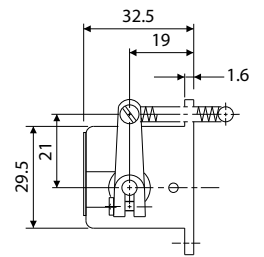

### ■ DIRECT DRIVE COUNTER

Adds 10 counts for every complete revolution (1 count / 1/10 shaft revolution) of the shaft.

Count Speed: RL-4 (I), RL-5 (I) : 400 revolutions / minute      RL-219-5 (I) : 50 revolutions / minute

### ■ DIMENSIONS

RS-204-5 (I)  
 RS-204-5 (II)

# DIMENSIONS

RSL-204-5 (III)  
RSL-204-5 (IV)

RS-4 (I)

RS-5 (I)

RS-5 (II)

Discontinued

RS-6 (I)

RS-303-5 (I)

## DIMENSIONS

Discontinued  
LB-4 (I)

Discontinued  
LB-5 (I)

RL-4 (I)

RL-5 (I)

RL-219-5 (I)