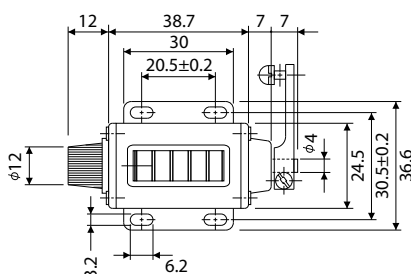

### ■ DIRECT DRIVE COUNTER

Adds 10 counts for every complete revolution (1 count / 1/10 shaft revolution) of the shaft.

Count Speed: RL-4 (I), RL-5 (I) : 400 revolutions / minute      RL-219-5 (I) : 50 revolutions / minute

### ■ COUNT DIRECTION / SHAFT POSITION

			
RIGHT SHAFT TOP GOING	RIGHT SHAFT TOP COMING	LEFT SHAFT TOP GOING	LEFT SHAFT TOP COMING

### ■ MODEL SELECTION

TYPE	DIGITS	FIGURES (mm)	WEIGHT(g)	TYPE (I)	TYPE (II)	TYPE (III)	TYPE (IV)
RATCHET	5	4.8 x 2.4	60	RS-204-5 (I)	RS-204-5 (II)	RSL-204-5 (III)	RSL-204-5 (IV)
	4	4.4 x 2.8	50	RS-4 (I)	—	—	—
	5		(I) 50 / (II) 105	RS-5 (I)	RS-5 (II)	—	—
	6	6.0 x 4.5	115	Discontinued RS-6 (I)	—	—	—
	5		120	RS-303-5 (I)	—	—	—
REVOLUTION	4	4.4 x 2.8	90	Discontinued LB-4 (I)	—	—	—
	5		100	Discontinued LB-5 (I)	—	—	—
DIRECT DRIVE	4	4.4 x 2.8	90	RL-4 (I)	—	—	—
	5		100	RL-5 (I)	—	—	—
	5	6.0 x 4.5	110	RL-219-5 (I)	—	—	—

### ■ DIMENSIONS

RS-204-5 (I)  
 RS-204-5 (II)