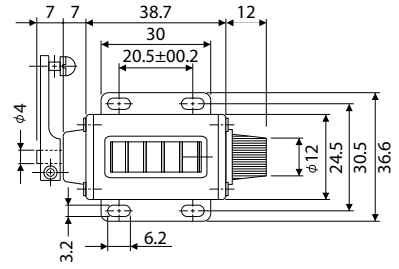

### ■ MODEL SELECTION

TYPE	DIGITS	FIGURES (mm)	WEIGHT(g)	TYPE (I)	TYPE (II)	TYPE (III)	TYPE (IV)
RATCHET	5	4.8 x 2.4	60	RS-204-5 (I)	RS-204-5 (II)	RSL-204-5 (III)	RSL-204-5 (IV)
	4	4.4 x 2.8	50	RS-4 (I)	—	—	—
	5		(I) 50 / (II) 105	RS-5 (I)	RS-5 (II)	—	—
	6	6.0 x 4.5	115	Discontinued RS-6 (I)	—	—	—
	5		120	RS-303-5 (I)	—	—	—
REVOLUTION	4	4.4 x 2.8	90	Discontinued LB-4 (I)	—	—	—
	5		100	Discontinued LB-5 (I)	—	—	—
DIRECT DRIVE	4	4.4 x 2.8	90	RL-4 (I)	—	—	—
	5		100	RL-5 (I)	—	—	—
	5	6.0 x 4.5	110	RL-219-5 (I)	—	—	—

### ■ DIMENSIONS

RS-204-5 (I)  
 RS-204-5 (II)

# DIMENSIONS

RSL-204-5 (III)  
RSL-204-5 (IV)

RS-4 (I)

RS-5 (I)

RS-5 (II)

Discontinued

RS-6 (I)

RS-303-5 (I)