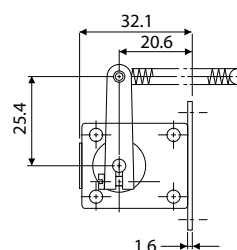

### ■ DIRECT DRIVE COUNTER

Adds 10 counts for every complete revolution (1 count / 1/10 shaft revolution) of the shaft.

Count Speed: RL-4 (I), RL-5 (I) : 400 revolutions / minute      RL-219-5 (I) : 50 revolutions / minute

### ■ COUNT DIRECTION / SHAFT POSITION

			
RIGHT SHAFT TOP GOING	RIGHT SHAFT TOP COMING	LEFT SHAFT TOP GOING	LEFT SHAFT TOP COMING

### ■ MODEL SELECTION

TYPE	DIGITS	FIGURES (mm)	WEIGHT(g)	TYPE (I)	TYPE (II)	TYPE (III)	TYPE (IV)
RATCHET	5	4.8 x 2.4	60	RS-204-5 (I)	RS-204-5 (II)	RSL-204-5 (III)	RSL-204-5 (IV)
	4	4.4 x 2.8	50	RS-4 (I)	—	—	—
	5		(I) 50 / (II) 105	RS-5 (I)	RS-5 (II)	—	—
	6	6.0 x 4.5	115	Discontinued RS-6 (I)	—	—	—
	5		120	RS-303-5 (I)	—	—	—
REVOLUTION	4	4.4 x 2.8	90	Discontinued LB-4 (I)	—	—	—
	5		100	Discontinued LB-5 (I)	—	—	—
DIRECT DRIVE	4	4.4 x 2.8	90	RL-4 (I)	—	—	—
	5		100	RL-5 (I)	—	—	—
	5	6.0 x 4.5	110	RL-219-5 (I)	—	—	—

### ■ DIMENSIONS

RS-204-5 (I)  
 RS-204-5 (II)