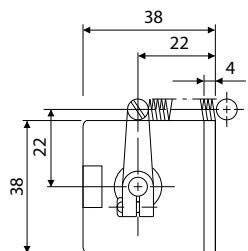

### ■ DIRECT DRIVE COUNTER

Adds 10 counts for every complete revolution (1 count / 1/10 shaft revolution) of the shaft.

Count Speed: RL-4 (I), RL-5 (I) : 400 revolutions / minute      RL-219-5 (I) : 50 revolutions / minute

### ■ DIMENSIONS

RS-204-5 (I)  
 RS-204-5 (II)

# DIMENSIONS

RSL-204-5 (III)  
RSL-204-5 (IV)

RS-4 (I)

RS-5 (I)

RS-5 (II)

Discontinued

RS-6 (I)

RS-303-5 (I)

## DIMENSIONS

Discontinued  
LB-4 (I)

Discontinued  
LB-5 (I)

RL-4 (I)

RL-5 (I)

RL-219-5 (I)