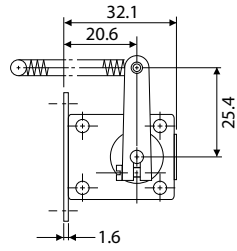

### ■ COUNT DIRECTION / SHAFT POSITION

			
RIGHT SHAFT TOP GOING	RIGHT SHAFT TOP COMING	LEFT SHAFT TOP GOING	LEFT SHAFT TOP COMING

### ■ MODEL SELECTION

TYPE	DIGITS	FIGURES (mm)	WEIGHT(g)	TYPE (I)	TYPE (II)	TYPE (III)	TYPE (IV)
RATCHET	5	4.8 x 2.4	60	RS-204-5 (I)	RS-204-5 (II)	RSL-204-5 (III)	RSL-204-5 (IV)
	4	4.4 x 2.8	50	RS-4 (I)	—	—	—
	5		(I) 50 / (II) 105	RS-5 (I)	RS-5 (II)	—	—
	6	6.0 x 4.5	115	Discontinued RS-6 (I)	—	—	—
	5		120	RS-303-5 (I)	—	—	—
REVOLUTION	4	4.4 x 2.8	90	Discontinued LB-4 (I)	—	—	—
	5		100	Discontinued LB-5 (I)	—	—	—
DIRECT DRIVE	4	4.4 x 2.8	90	RL-4 (I)	—	—	—
	5		100	RL-5 (I)	—	—	—
	5	6.0 x 4.5	110	RL-219-5 (I)	—	—	—

### ■ DIMENSIONS

RS-204-5 (I)  
 RS-204-5 (II)

# DIMENSIONS

RSL-204-5 (III)  
RSL-204-5 (IV)

RS-4 (I)

RS-5 (I)

RS-5 (II)

Discontinued

RS-6 (I)

RS-303-5 (I)