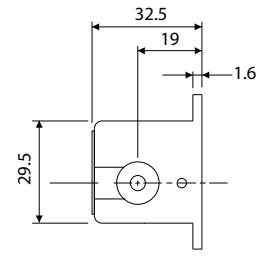

Count Speed: RL-4 (I), RL-5 (I) : 400 revolutions / minute RL-219-5 (I) : 50 revolutions / minute

COUNT DIRECTION / SHAFT POSITION

			
RIGHT SHAFT TOP GOING	RIGHT SHAFT TOP COMING	LEFT SHAFT TOP GOING	LEFT SHAFT TOP COMING

DIMENSIONS

RS-204-5 (I)
 RS-204-5 (II)

DIMENSIONS

RSL-204-5 (III)
RSL-204-5 (IV)

RS-4 (I)

RS-5 (I)

RS-5 (II)

Discontinued

RS-6 (I)

RS-303-5 (I)

DIMENSIONS

Discontinued
LB-4 (I)

Discontinued
LB-5 (I)

RL-4 (I)

RL-5 (I)

RL-219-5 (I)