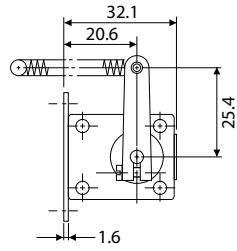

Count Speed: RL-4 (I), RL-5 (I) : 400 revolutions / minute RL-219-5 (I) : 50 revolutions / minute

COUNT DIRECTION / SHAFT POSITION

			
RIGHT SHAFT TOP GOING	RIGHT SHAFT TOP COMING	LEFT SHAFT TOP GOING	LEFT SHAFT TOP COMING

MODEL SELECTION

TYPE	DIGITS	FIGURES (mm)	WEIGHT(g)	TYPE (I)	TYPE (II)	TYPE (III)	TYPE (IV)
RATCHET	5	4.8 x 2.4	60	RS-204-5 (I)	RS-204-5 (II)	RSL-204-5 (III)	RSL-204-5 (IV)
	4	4.4 x 2.8	50	RS-4 (I)	—	—	—
	5		(I) 50 / (II) 105	RS-5 (I)	RS-5 (II)	—	—
	6	—	115	Discontinued RS-6 (I)	—	—	—
	5	6.0 x 4.5	120	RS-303-5 (I)	—	—	—
REVOLUTION	4	4.4 x 2.8	90	Discontinued LB-4 (I)	—	—	—
	5		100	Discontinued LB-5 (I)	—	—	—
DIRECT DRIVE	4	4.4 x 2.8	90	RL-4 (I)	—	—	—
	5		100	RL-5 (I)	—	—	—
	5	6.0 x 4.5	110	RL-219-5 (I)	—	—	—

DIMENSIONS

RS-204-5 (I)
 RS-204-5 (II)

DIMENSIONS

RSL-204-5 (III)
RSL-204-5 (IV)

RS-4 (I)

RS-5 (I)

RS-5 (II)

Discontinued

RS-6 (I)

RS-303-5 (I)

DIMENSIONS

Discontinued
LB-4 (I)

Discontinued
LB-5 (I)

RL-4 (I)

RL-5 (I)

RL-219-5 (I)