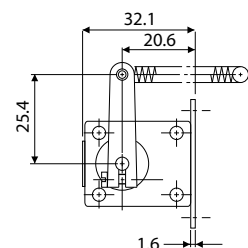

REVOLUTION COUNTER

Adds 1 count for every complete revolution of the shaft.

Count Speed: LB-4 (I), LB-5 (I) : 4,000 revolutions / minute

DIRECT DRIVE COUNTER

Adds 10 counts for every complete revolution (1 count / 1/10 shaft revolution) of the shaft.

Count Speed: RL-4 (I), RL-5 (I) : 400 revolutions / minute RL-219-5 (I) : 50 revolutions / minute

COUNT DIRECTION / SHAFT POSITION

			
RIGHT SHAFT TOP GOING	RIGHT SHAFT TOP COMING	LEFT SHAFT TOP GOING	LEFT SHAFT TOP COMING

MODEL SELECTION

TYPE	DIGITS	FIGURES (mm)	WEIGHT(g)	TYPE (I)	TYPE (II)	TYPE (III)	TYPE (IV)
RATCHET	5	4.8 x 2.4	60	RS-204-5 (I)	RS-204-5 (II)	RSL-204-5 (III)	RSL-204-5 (IV)
	4	4.4 x 2.8	50	RS-4 (I)	—	—	—
	5		(I) 50 / (II) 105	RS-5 (I)	RS-5 (II)	—	—
	6	—	115	Discontinued RS-6 (I)	—	—	—
	5	6.0 x 4.5	120	RS-303-5 (I)	—	—	—
REVOLUTION	4	4.4 x 2.8	90	Discontinued LB-4 (I)	—	—	—
	5		100	Discontinued LB-5 (I)	—	—	—
DIRECT DRIVE	4	4.4 x 2.8	90	RL-4 (I)	—	—	—
	5		100	RL-5 (I)	—	—	—
	5	6.0 x 4.5	110	RL-219-5 (I)	—	—	—

DIMENSIONS

RS-204-5 (I)
 RS-204-5 (II)

DIMENSIONS

RSL-204-5 (III)
RSL-204-5 (IV)

RS-4 (I)

RS-5 (I)

RS-5 (II)

Discontinued