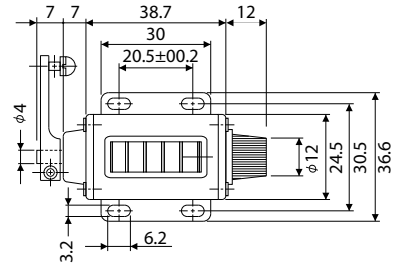

MODEL SELECTION

TYPE	DIGITS	FIGURES (mm)	WEIGHT(g)	TYPE (I)	TYPE (II)	TYPE (III)	TYPE (IV)
RATCHET	5	4.8 x 2.4	60	RS-204-5 (I)	RS-204-5 (II)	RSL-204-5 (III)	RSL-204-5 (IV)
	4	4.4 x 2.8	50	RS-4 (I)	—	—	—
	5		(I) 50 / (II) 105	RS-5 (I)	RS-5 (II)	—	—
	6	—	115	Discontinued RS-6 (I)	—	—	—
	5	6.0 x 4.5	120	RS-303-5 (I)	—	—	—
REVOLUTION	4	4.4 x 2.8	90	Discontinued LB-4 (I)	—	—	—
	5		100	Discontinued LB-5 (I)	—	—	—
DIRECT DRIVE	4	4.4 x 2.8	90	RL-4 (I)	—	—	—
	5		100	RL-5 (I)	—	—	—
	5	6.0 x 4.5	110	RL-219-5 (I)	—	—	—

DIMENSIONS

RS-204-5 (I)
 RS-204-5 (II)

DIMENSIONS

RSL-204-5 (III)
RSL-204-5 (IV)

RS-4 (I)

RS-5 (I)

RS-5 (II)

Discontinued

RS-6 (I)

RS-303-5 (I)

DIMENSIONS

Discontinued
LB-4 (I)

Discontinued
LB-5 (I)

RL-4 (I)

RL-5 (I)

RL-219-5 (I)