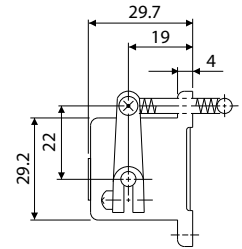

REVOLUTION COUNTER

Adds 1 count for every complete revolution of the shaft.

Count Speed: LB-4 (I), LB-5 (I) : 4,000 revolutions / minute

DIRECT DRIVE COUNTER

Adds 10 counts for every complete revolution (1 count / 1/10 shaft revolution) of the shaft.

Count Speed: RL-4 (I), RL-5 (I) : 400 revolutions / minute RL-219-5 (I) : 50 revolutions / minute

COUNT DIRECTION / SHAFT POSITION

			
RIGHT SHAFT TOP GOING	RIGHT SHAFT TOP COMING	LEFT SHAFT TOP GOING	LEFT SHAFT TOP COMING

DIMENSIONS

RS-204-5 (I)
 RS-204-5 (II)

DIMENSIONS

RSL-204-5 (III)
RSL-204-5 (IV)

RS-4 (I)

RS-5 (I)

RS-5 (II)

Discontinued

RS-6 (I)

RS-303-5 (I)

DIMENSIONS

Discontinued
LB-4 (I)

Discontinued
LB-5 (I)

RL-4 (I)

RL-5 (I)

RL-219-5 (I)