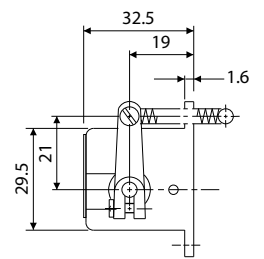

REVOLUTION COUNTER

Adds 1 count for every complete revolution of the shaft.

Count Speed: LB-4 (I), LB-5 (I) : 4,000 revolutions / minute

DIRECT DRIVE COUNTER

Adds 10 counts for every complete revolution (1 count / 1/10 shaft revolution) of the shaft.

Count Speed: RL-4 (I), RL-5 (I) : 400 revolutions / minute RL-219-5 (I) : 50 revolutions / minute

COUNT DIRECTION / SHAFT POSITION

			
RIGHT SHAFT TOP GOING	RIGHT SHAFT TOP COMING	LEFT SHAFT TOP GOING	LEFT SHAFT TOP COMING

DIMENSIONS

RS-204-5 (I)
 RS-204-5 (II)

DIMENSIONS

RSL-204-5 (III)
RSL-204-5 (IV)

RS-4 (I)

RS-5 (I)

RS-5 (II)

Discontinued

RS-6 (I)

RS-303-5 (I)

DIMENSIONS

Discontinued
LB-4 (I)

Discontinued
LB-5 (I)

RL-4 (I)

RL-5 (I)

RL-219-5 (I)