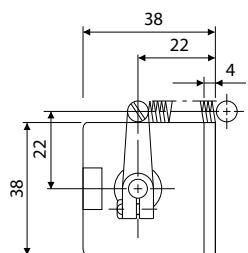

REVOLUTION COUNTER

Adds 1 count for every complete revolution of the shaft.

Count Speed: LB-4 (I), LB-5 (I) : 4,000 revolutions / minute

DIRECT DRIVE COUNTER

Adds 10 counts for every complete revolution (1 count / 1/10 shaft revolution) of the shaft.

Count Speed: RL-4 (I), RL-5 (I) : 400 revolutions / minute RL-219-5 (I) : 50 revolutions / minute

COUNT DIRECTION / SHAFT POSITION

			
RIGHT SHAFT TOP GOING	RIGHT SHAFT TOP COMING	LEFT SHAFT TOP GOING	LEFT SHAFT TOP COMING

DIMENSIONS

RS-204-5 (I)
 RS-204-5 (II)

DIMENSIONS

RSL-204-5 (III)
RSL-204-5 (IV)

RS-4 (I)

RS-5 (I)

RS-5 (II)

Discontinued

RS-6 (I)

RS-303-5 (I)

DIMENSIONS

Discontinued
LB-4 (I)

Discontinued
LB-5 (I)

RL-4 (I)

RL-5 (I)

RL-219-5 (I)