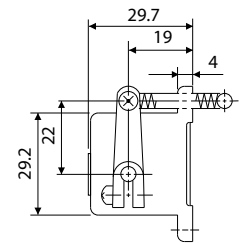

REVOLUTION COUNTER

Adds 1 count for every complete revolution of the shaft.

Count Speed: LB-4 (I), LB-5 (I) : 4,000 revolutions / minute

DIRECT DRIVE COUNTER

Adds 10 counts for every complete revolution (1 count / 1/10 shaft revolution) of the shaft.

Count Speed: RL-4 (I), RL-5 (I) : 400 revolutions / minute RL-219-5 (I) : 50 revolutions / minute

COUNT DIRECTION / SHAFT POSITION

			
RIGHT SHAFT TOP GOING	RIGHT SHAFT TOP COMING	LEFT SHAFT TOP GOING	LEFT SHAFT TOP COMING

DIMENSIONS

RS-204-5 (I)
 RS-204-5 (II)

DIMENSIONS

RSL-204-5 (III)
RSL-204-5 (IV)

RS-4 (I)

RS-5 (I)

RS-5 (II)

Discontinued

RS-6 (I)

RS-303-5 (I)

DIMENSIONS

Discontinued
LB-4 (I)

Discontinued
LB-5 (I)

RL-4 (I)

RL-5 (I)

RL-219-5 (I)