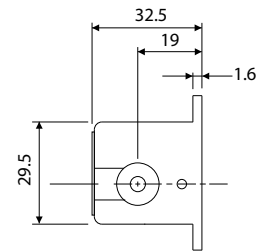

Count Speed: RL-4 (I), RL-5 (I) : 400 revolutions / minute RL-219-5 (I) : 50 revolutions / minute

COUNT DIRECTION / SHAFT POSITION

			
RIGHT SHAFT TOP GOING	RIGHT SHAFT TOP COMING	LEFT SHAFT TOP GOING	LEFT SHAFT TOP COMING

DIMENSIONS

RS-204-5 (I)
 RS-204-5 (II)

DIMENSIONS

RSL-204-5 (III)
RSL-204-5 (IV)

RS-4 (I)

RS-5 (I)

RS-5 (II)

Discontinued

RS-6 (I)

RS-303-5 (I)

DIMENSIONS

Discontinued
LB-4 (I)

Discontinued
LB-5 (I)

RL-4 (I)

RL-5 (I)

RL-219-5 (I)