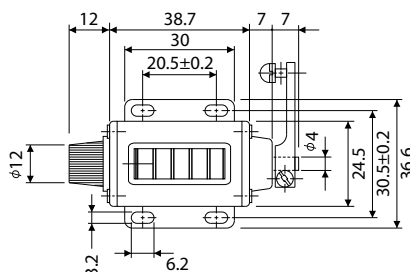

REVOLUTION COUNTER

Adds 1 count for every complete revolution of the shaft.

Count Speed: LB-4 (I), LB-5 (I) : 4,000 revolutions / minute

DIRECT DRIVE COUNTER

Adds 10 counts for every complete revolution (1 count / 1/10 shaft revolution) of the shaft.

Count Speed: RL-4 (I), RL-5 (I) : 400 revolutions / minute RL-219-5 (I) : 50 revolutions / minute

COUNT DIRECTION / SHAFT POSITION

			
RIGHT SHAFT TOP GOING	RIGHT SHAFT TOP COMING	LEFT SHAFT TOP GOING	LEFT SHAFT TOP COMING

MODEL SELECTION

TYPE	DIGITS	FIGURES (mm)	WEIGHT(g)	TYPE (I)	TYPE (II)	TYPE (III)	TYPE (IV)
RATCHET	5	4.8 x 2.4	60	RS-204-5 (I)	RS-204-5 (II)	RSL-204-5 (III)	RSL-204-5 (IV)
	4	4.4 x 2.8	50	RS-4 (I)	—	—	—
	5		(I) 50 / (II) 105	RS-5 (I)	RS-5 (II)	—	—
	6	—	115	Discontinued RS-6 (I)	—	—	—
	5	6.0 x 4.5	120	RS-303-5 (I)	—	—	—
REVOLUTION	4	4.4 x 2.8	90	Discontinued LB-4 (I)	—	—	—
	5		100	Discontinued LB-5 (I)	—	—	—
DIRECT DRIVE	4	4.4 x 2.8	90	RL-4 (I)	—	—	—
	5		100	RL-5 (I)	—	—	—
	5	6.0 x 4.5	110	RL-219-5 (I)	—	—	—

DIMENSIONS

RS-204-5 (I)
 RS-204-5 (II)

DIMENSIONS

RSL-204-5 (III)
RSL-204-5 (IV)

RS-4 (I)

RS-5 (I)

RS-5 (II)

Discontinued