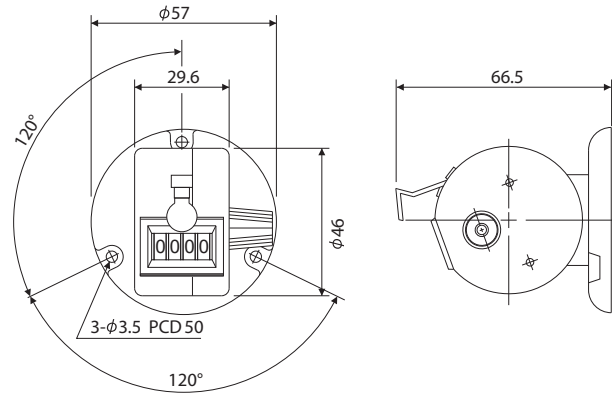

DIMENSIONS

H-102

H-102B

H-102M - □

Model	Dimensions	
	A	B
H-102M-2	62.5	52.5
H-102M-3	91.0	81.0
H-102M-4	121.0	111.0
H-102M-5	150.0	140.0
H-102M-6	180.5	170.5
H-102M-8	239.5	229.5
H-102M-10	298.5	288.5

This catalog was last revised Nov. 22, 2022.

*Subject to change without prior notice.

All Rights Reserved, Copyright © 2022, LINE SEIKI CO., LTD.

LINE SEIKI CO., LTD.

37-7 Chuo-cho, 2-Chome
Meguro-ku, Tokyo 152-0001 Japan
Please visit our company website for contact details
webtrade@line.co.jp
<https://www.lineiseiki.com>