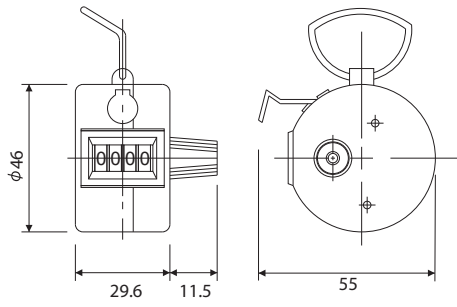

DIMENSIONS

H-102