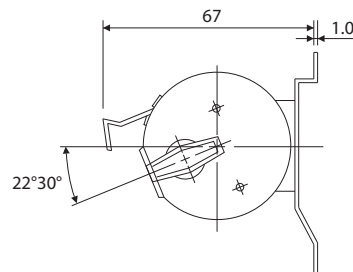

H-102M - □

Model	Dimensions	
	A	B
H-102M-2	62.5	52.5
H-102M-3	91.0	81.0
H-102M-4	121.0	111.0
H-102M-5	150.0	140.0
H-102M-6	180.5	170.5
H-102M-8	239.5	229.5
H-102M-10	298.5	288.5

This catalog was last revised Nov. 22, 2022.

*Subject to change without prior notice.

All Rights Reserved, Copyright © 2022, LINE SEIKI CO., LTD.

LINE SEIKI CO., LTD.

37-7 Chuo-cho, 2-Chome
Meguro-ku, Tokyo 152-0001 Japan
Please visit our company website for contact details
webtrade@line.co.jp
<https://www.lineiseiki.com>